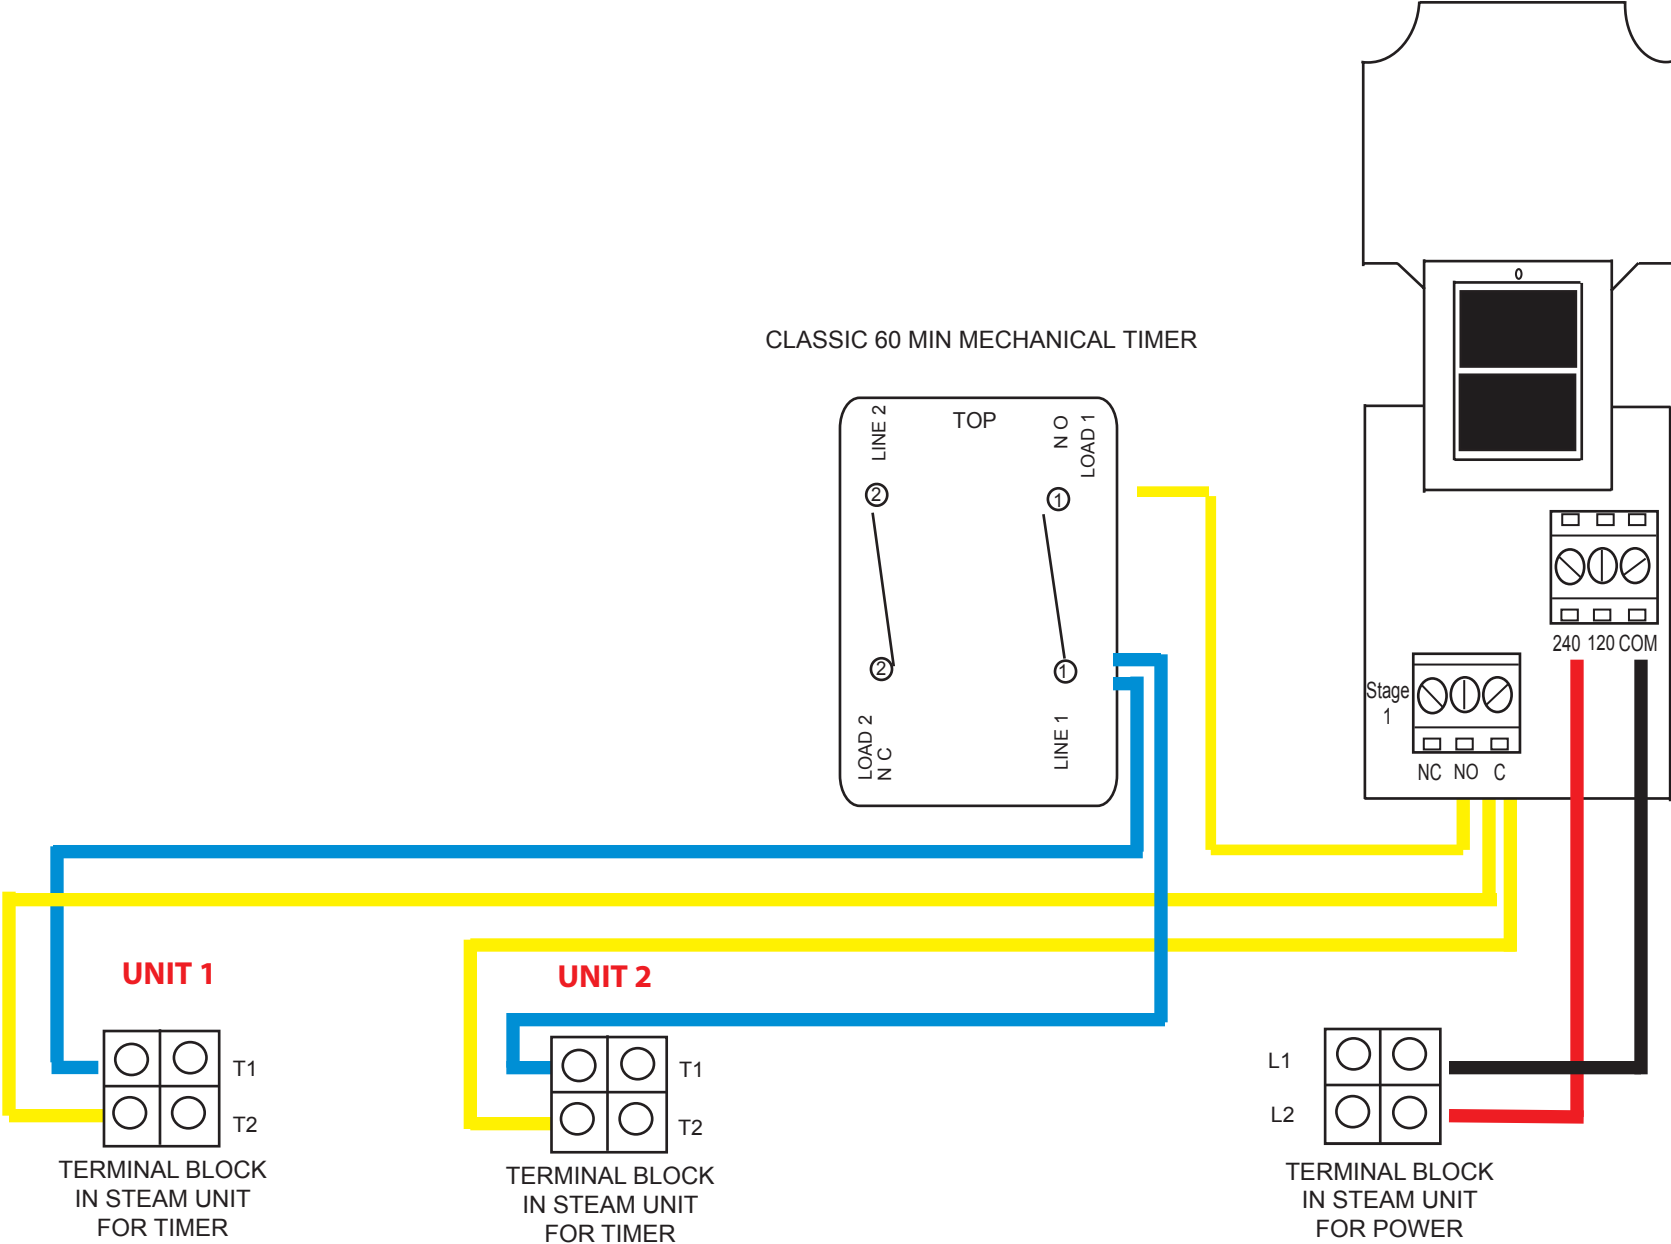

TC-2
TEMPERATURE CONTROL

CLASSIC 60 MIN MECHANICAL TIMER

EITHER UNIT 1 OR UNIT 2